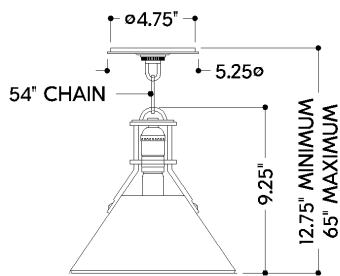

FINISHES

AGED BRASS w/ LEAF GREEN

DIMENSIONS

Height: 9.25"
Width/Diameter: 9.5"
Minimum Height: 12.25"
Maximum Height: 66.25"
Canopy/Backplate: 5"
Hanging Type: 54" Chain
Product Weight: 4lb
Canopy/Backplate Shape: Round
Sloped Ceiling Compatible: Yes
Living Finish: No
Uplight Only: No

Shade

Shade 1: Steel

ELECTRICAL

Bulb 1

Bulb Included: No
Socket: E26 Medium Base
Bulb Type: T10-5.5
Max Wattage: 8
Bulb Quantity: 1
Wire Length: 120"
Gem Box Required (2"x3"): No
Dark Sky: No

SHIPPING

Carton 1: 13" x 13" x 13"
Carton 1 Weight: 5lb
Shipping Method: Ground
Country of Origin: VN

FRONT

BOTTOM