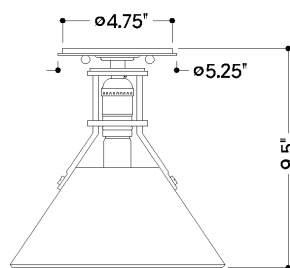

FINISHES

AGED BRASS w/ LEAF GREEN

DIMENSIONS

Height: 11"
Width/Diameter: 9.5"
Canopy/Backplate: 5.25"
Product Weight: 2lb
Canopy/Backplate Shape: Round
Sloped Ceiling Compatible: No
Living Finish: No
Uplight Only: No

Shade

Shade 1: Steel
Shade 1 Top Width: 3.75"
Shade 1 Bottom L/W: 0" / 9.5"
Shade 1 Height: 4.5"

ELECTRICAL

Bulb 1

Bulb Included: No
Socket: E26 Medium Base
Max Wattage: 60
Bulb Quantity: 1
Wire Length: 7"
Gem Box Required (2"x3"): No
Dark Sky: No

SHIPPING

Carton 1: 13" x 13" x 13"
Carton 1 Weight: 4lb
Shipping Method: Ground
Country of Origin: VN

FRONT

BOTTOM