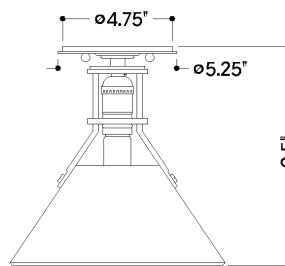

FINISHES

AGED BRASS w/ OFF-WHITE

DIMENSIONS

Height: 11"
Width/Diameter: 9.5"
Canopy/Backplate: 5.25"
Product Weight: 2lb
Canopy/Backplate Shape: Round
Sloped Ceiling Compatible: No
Living Finish: No
Uplight Only: No

Shade

Shade 1: Steel
Shade 1 Top Width: 3.75"
Shade 1 Bottom L/W: 0" / 9.5"
Shade 1 Height: 4.5"

ELECTRICAL

Bulb 1

Bulb Included: No
Socket: E26 Medium Base
Bulb Type: T10-5.5
Max Wattage: 60
Bulb Quantity: 1
Wire Length: 7"
Gem Box Required (2"x3"): No
Dark Sky: No

SHIPPING

Carton 1: 13" x 13" x 13"
Carton 1 Weight: 4lb
Shipping Method: Ground
Country of Origin: VN

FRONT

BOTTOM