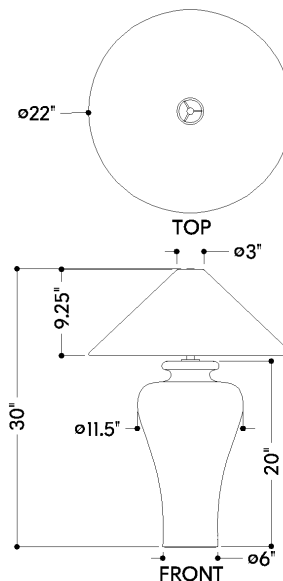

*Due to the one-of-a-kind nature of the medium, exact colors and patterns may vary slightly from the image shown.

FINISHES

PATINA BRASS w/ CERAMIC LOFT WHITE

Coastal Suitable Finish (EPM): No

DIMENSIONS

Height: 30"

Width/Diameter: 22"

Canopy/Backplate: 6"

Product Weight: 25.3lb

Canopy/Backplate Shape: Round

Sloped Ceiling Compatible: No

Living Finish: No

Uplight Only: No

Shade

Shade 1: Abaca

Shade 1 Finish: Bleached

Shade 1 Top Width: 3"

Shade 1 Bottom L/W: 0" / 22"

Shade 1 Height: 9.25"

ELECTRICAL

Bulb 1

Bulb Included: No

Dark Sky: No

SHIPPING

Carton 1: 32" x 24" x 24"

Carton 1 Weight: 44lb

Shipping Method: Ground

Country of Origin: PH

HUDSON VALLEY
LIGHTING GROUP

| hvlgroup.com | 1.800.814.3993