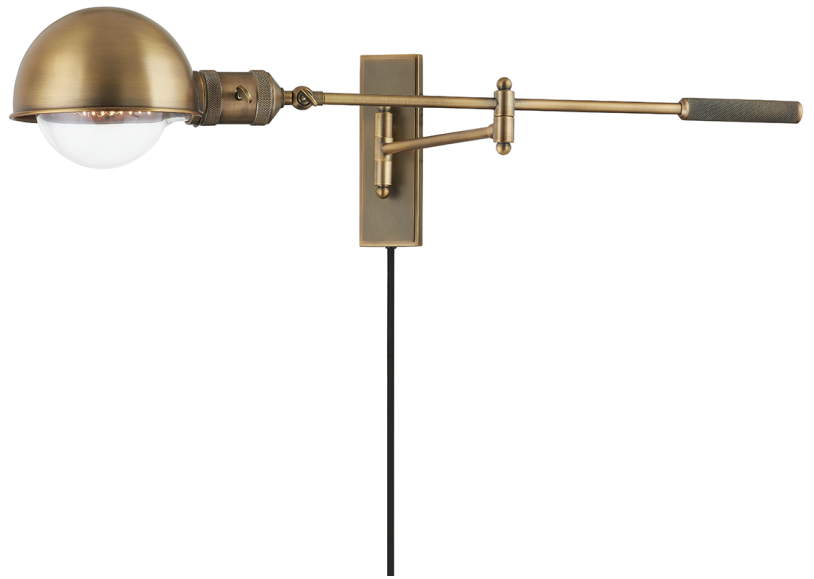

# CANNON

PTL1108-PBR

A dome-shaped Patina Brass shade at the end of a long, slender arm with exposed hardware give Cannon its retro industrial vibe. High-end details like the intricate knurling on the handle and socket add an air of sophistication. Both the arm and lamp angles are fully adjustable, making this slim-profile, plug-in sconce perfect for spaces that could benefit from customized lighting.

## FINISHES

PATINA BRASS (PBR)

## DIMENSIONS

Height: 8.25"

Width/Diameter: 30.75"

Canopy/Backplate: 0"

Hanging Type:

Product Weight: 4.2lb

## GLASS

Attachment:

Glass 1: Metal

Glass 2: