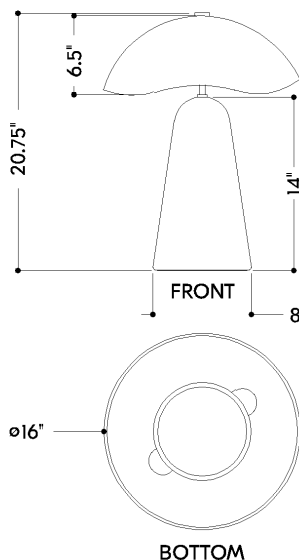

SOLOMA

PTL1222-PBR/CAE

A play on Toni Morrison's novel 'Song of Solomon', Soloma embodies the diverse potential of a single material. Crafted entirely from Artisan White ceramic, this sculptural table lamp features a distinctive dome-shaped shade with an irregular edge. Inspired by the spirituality of the color white, Nash wanted there to be a sacredness to this lamp's design. Its sculptural simplicity exudes a quiet power. Part of our Loft and Thought collection.

*Due to the one-of-a-kind nature of the medium, exact colors and patterns may vary slightly from the image shown.

FINISHES

Patina Brass/Ceramic Artisan White

Coastal Suitable Finish (EPM): No

DIMENSIONS

Height: 20.75"

Width/Diameter: 16"

Canopy/Backplate: 8"

Product Weight: 26.4lb

Canopy/Backplate Shape: Round

Sloped Ceiling Compatible: No

Living Finish: No

Uplight Only: No

Shade

Shade 1: Ceramic

Shade 1 Finish: White

Shade 1 Bottom L/W: 0" / 16"

Shade 1 Height: 6.5"

ELECTRICAL

Bulb 1

Bulb Included: No

Socket: E26 Medium Base

Bulb Type: A19

Max Wattage: 15

Bulb Quantity: 2

Wire Length: 96"

Cord Type: SPT-2 BLACK FABRIC

Switch Type: ON/OFF SWITCH ON CORD

Gem Box Required (2"x3"): No

Dark Sky: No

SHIPPING

Carton 1: 23" x 18" x 22"

Carton 1 Weight: 37lb

Shipping Method: Ground

Country of Origin: PH

HUDSON VALLEY
LIGHTING GROUP

| hvlgroup.com | 1.800.814.3993