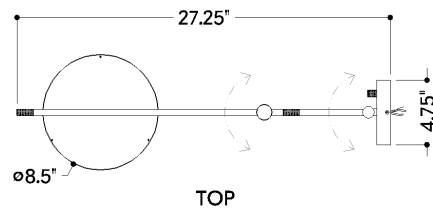

## DIMENSIONS

Height: 4.75"  
Width/Diameter: 8.5"  
Canopy/Backplate: 4.75"  
Product Weight: 3.63lb  
Extension: 27.25"  
Top to Center: 2.25"  
Canopy/Backplate Shape: Round  
Sloped Ceiling Compatible: No  
Living Finish: No  
Uplight Only: Yes

## Shade

Shade 1: Acrylic  
Shade 1 Finish: Opal Matte  
Shade 1 Top Length: 8"  
Shade 1 Height: 1.75"

### Bulb 1

Bulb Included: N/A  
Socket: Integrated LED  
Max Wattage: 16  
Bulb Quantity: 1  
Wire Length: 96"  
Cord Type: SPT-2 BLACK FABRIC  
Dimmer Type: ELV, TRIAC  
Switch Type: ON/OFF SWITCH ON FIXTURE  
Gem Box Required (2"x3"): No  
Dark Sky: No  
CRI: 90  
Color Temp.: 3000k  
Lumens: 525  
Title 24: No  
Field Serviceable: No