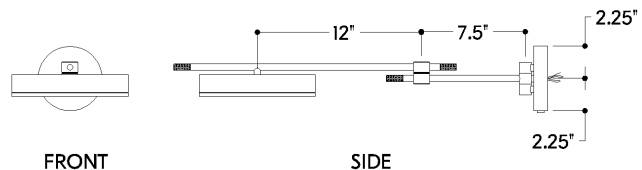

TOP

FRONT

SIDE

SHIPPING

Carton 1: 31" x 12" x 7"
Carton 1 Weight: 10lb
Shipping Method: Ground
Country of Origin: VN