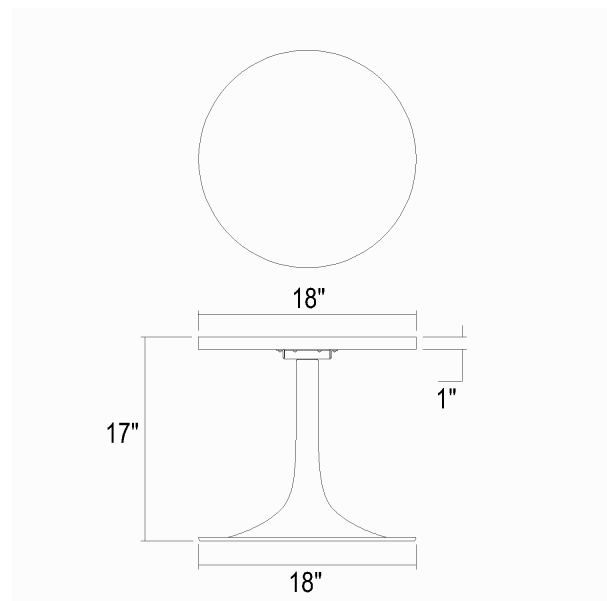

FINISHES

Natural

DIMENSIONS / SPECS

Height: 17"

Width/Diameter: 17"

Product Weight: 48lb

Weight Capacity: 100lb

Tabletop Thickness: 1"

Assembly Required: Yes

SHIPPING

Carton 1: 21" x 21" x 20"

Carton 1 Weight: 18lb

Shipping Method: Ground

Country of Origin:

SCHOOLHOUSE