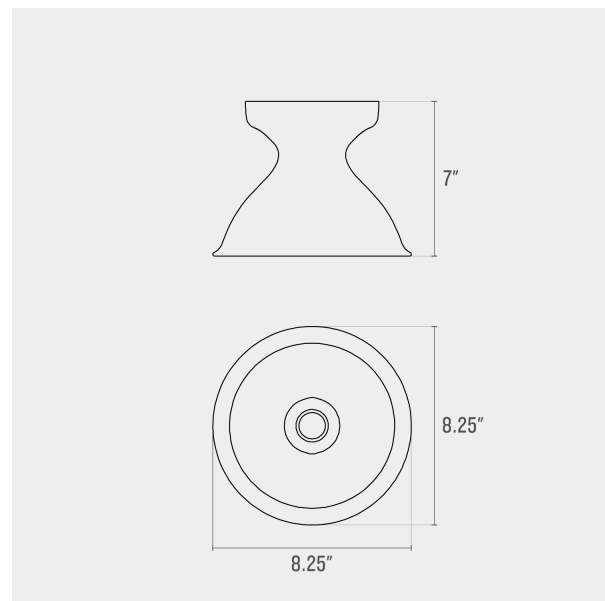

SHIPPING

Carton 1: 10" x 10" x 9"
Carton 1 Weight: 5lb
Shipping Method: Ground
Country of Origin: US