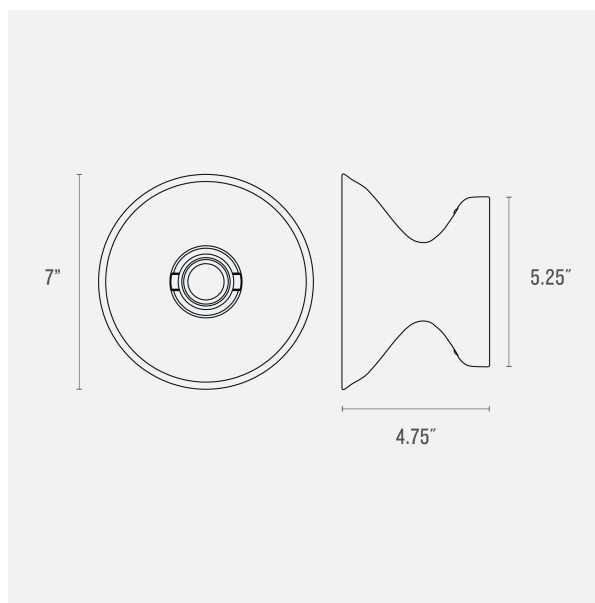

ALABAX

SH125661-BK

Using simple, tulip-like silhouettes originally found in fixtures from a 1951 General Electric industrial catalog, the Alabax celebrates the functional artistry of utilitarian lighting. Each fixture is expertly cast, trimmed, and glazed by hand with custom tones that range from neutral to eye-catching.

FINISHES

BLACK

DIMENSIONS / SPECS

Height: 6.25"
Width/Diameter: 6.75"
Canopy/Backplate: 5.25"
Product Weight: 3lb
Top to Center: 3.5"
Canopy/Backplate Shape: Round
Sloped Ceiling Compatible: Yes
Living Finish: No
Uplight Only: No

ELECTRICAL

Bulb 1

Bulb Included: No
Socket: E26 Medium Base
Bulb Type: G25
Max Wattage: 15
Bulb Quantity: 1
Wire Length: 7"
Cord Type: B & W TEFLON W/ COPPER
GROUND WIRE
Gem Box Required (2"x3"): No
Dark Sky: No

SHIPPING

Carton 1: 8" x 8" x 7"
Carton 1 Weight: 3lb
Shipping Method: Ground
Country of Origin:

SCHOOLHOUSE