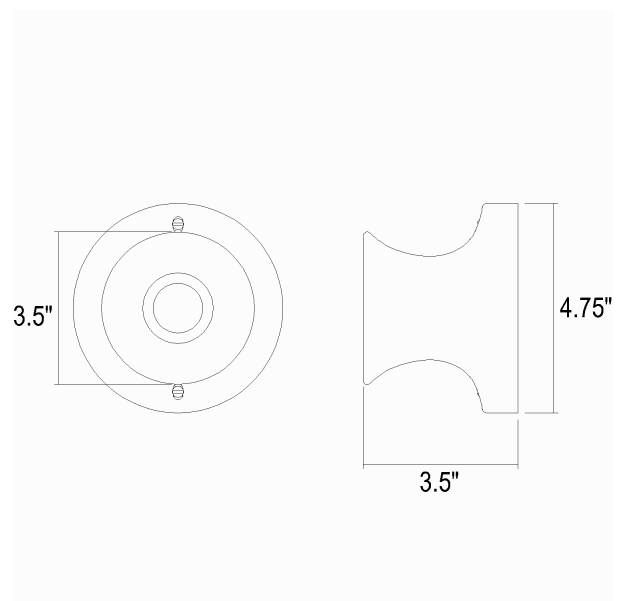

FINISHES

BLACK

DIMENSIONS / SPECS

Height: 6.25"
Width/Diameter: 4.75"
Canopy/Backplate: 4.75"
Product Weight: 2lb
Top to Center: 2.5"
Canopy/Backplate Shape: Round
Sloped Ceiling Compatible: Yes
Living Finish: No
Uplight Only: No

ELECTRICAL

Bulb 1

Bulb Included: No
Socket: E26 Medium Base
Bulb Type: G25
Max Wattage: 15
Bulb Quantity: 1
Wire Length: 7"
Cord Type: B & W TEFLON W/ COPPER
GROUND WIRE
Gem Box Required (2"x3"): No
Dark Sky: No

SHIPPING

Carton 1: 6" x 6" x 5"
Carton 1 Weight: 2lb
Shipping Method: Ground
Country of Origin:

SCHOOLHOUSE