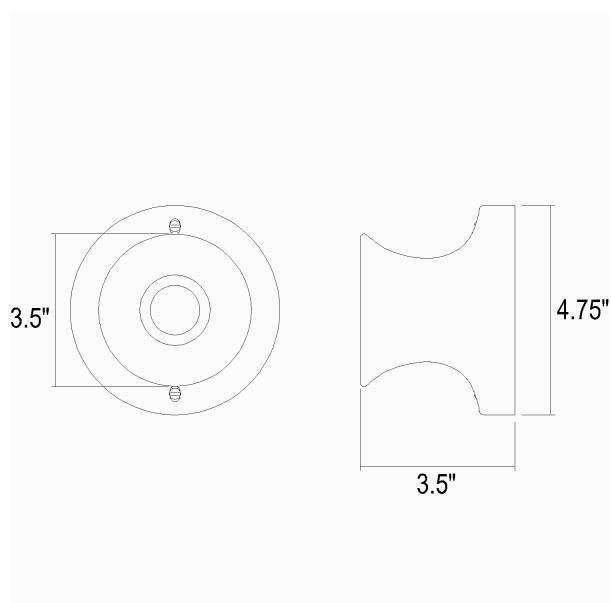

SHIPPING

Carton 1: 6" x 6" x 5"
Carton 1 Weight: 2lb
Shipping Method: Ground
Country of Origin: US