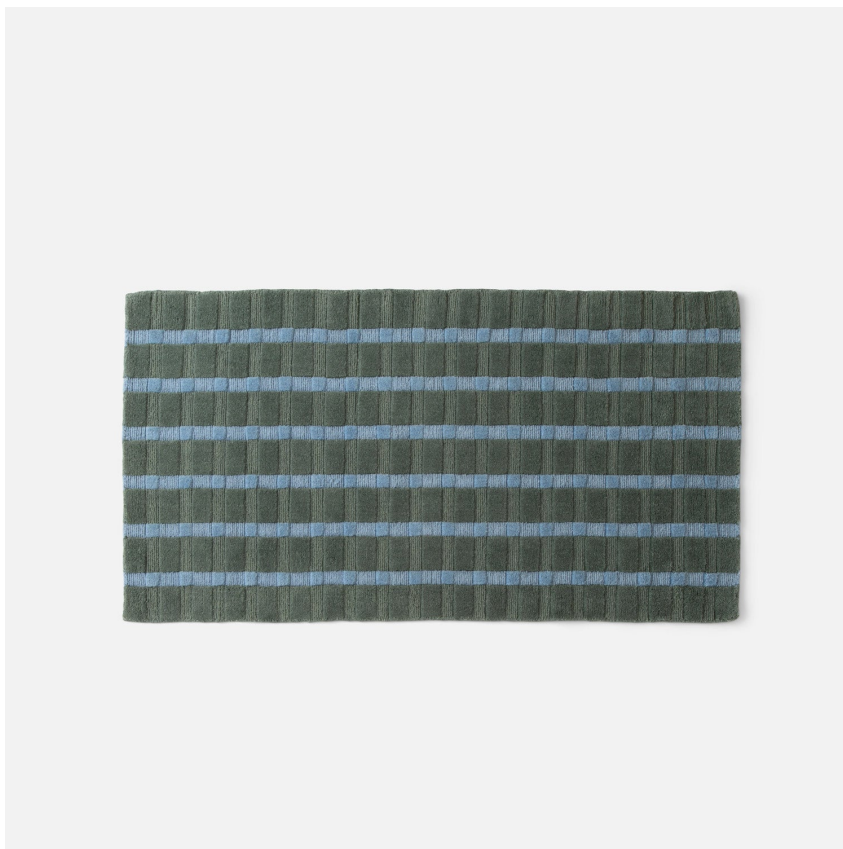

ASHLAR

SH126039-GR/BL

Bring a sense of playful pattern to your space with the texture-forward Ashlar Handwoven Wool Rug. Inspired by a type of masonry made of large square cut stones, the patterned, dimensional look of this geometric rug makes for a unique yet sophisticated design perfect for layering into living rooms, bedrooms, and hallways alike. Hand-loomed in India from 100% pure wool.

FINISHES

Green w/ BLUE

DIMENSIONS / SPECS

Width/Diameter: 36"

Length: 60"

Product Weight: 9lb

Rug Size: 3x5

Rug Construction: Handwoven

Pile Height: 0.5"

SHIPPING

Carton 1: 38" x 7" x 7"

Carton 1 Weight: 9lb

Shipping Method: Ground

Country of Origin: IN

SCHOOLHOUSE