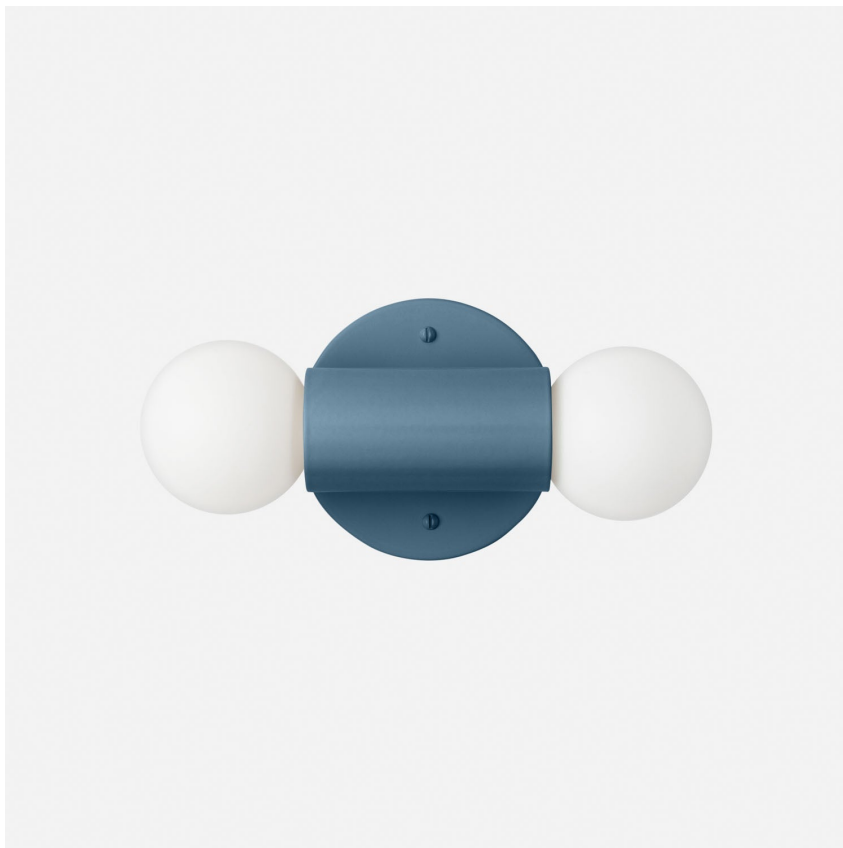

CYLINDER

SH134580-PL-ST

An elegantly understated addition to any interior, the refined Cylinder lighting collection offers a streamlined take on classic lighting forms. Beautiful in its simplicity, its unassuming silhouette makes its design suitable for traditional and contemporary spaces alike.

FINISHES

Pool Safin

DIMENSIONS / SPECS

Height: 10.5"
Width/Diameter: 5"
Canopy/Backplate: 5"
Product Weight: 2lb
Extension: 4.25"
Top to Center: 5.25"
Canopy/Backplate Shape: Round
Sloped Ceiling Compatible: No
Living Finish: Yes
Uplight Only: No

Shade 1: {{EMPTY}}

ELECTRICAL

Bulb 1

Bulb Included: No
Socket: E26 Medium Base
Bulb Type: G25
Max Wattage: 15
Bulb Quantity: 2
Wire Length: 7"
Cord Type: B & W TEFLON W/ COPPER
GROUND WIRE
Gem Box Required (2"x3"): No
Dark Sky: No