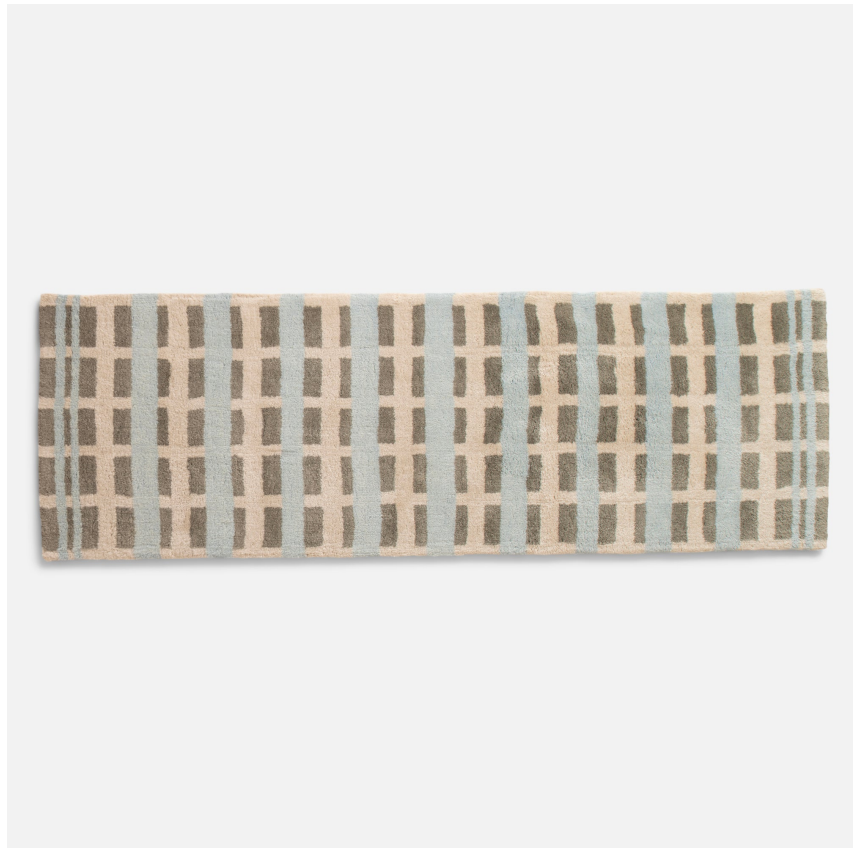

NETWORK

SH136844-BL

Subtly sophisticated, the Network Tufted Wool Rug features a mesmerizing geometric pattern in a varied color palette to ground your space in material warmth and comfort. A harmonious blend of contemporary design and texture, its high pile design and cozy, wool construction add a touch of luxury while ensuring a soft feel underfoot.

FINISHES

BLUE

DIMENSIONS / SPECS

Width/Diameter: 30"

Length: 96"

Product Weight: 22lb

Rug Size: **Runner**

Rug Construction: **Hand-Loomed**

Pile Height: 1.5"

SHIPPING

Carton 1: 35" x 9" x 9"

Carton 1 Weight: 22lb

Shipping Method: **Ground**

Country of Origin:

SCHOOLHOUSE