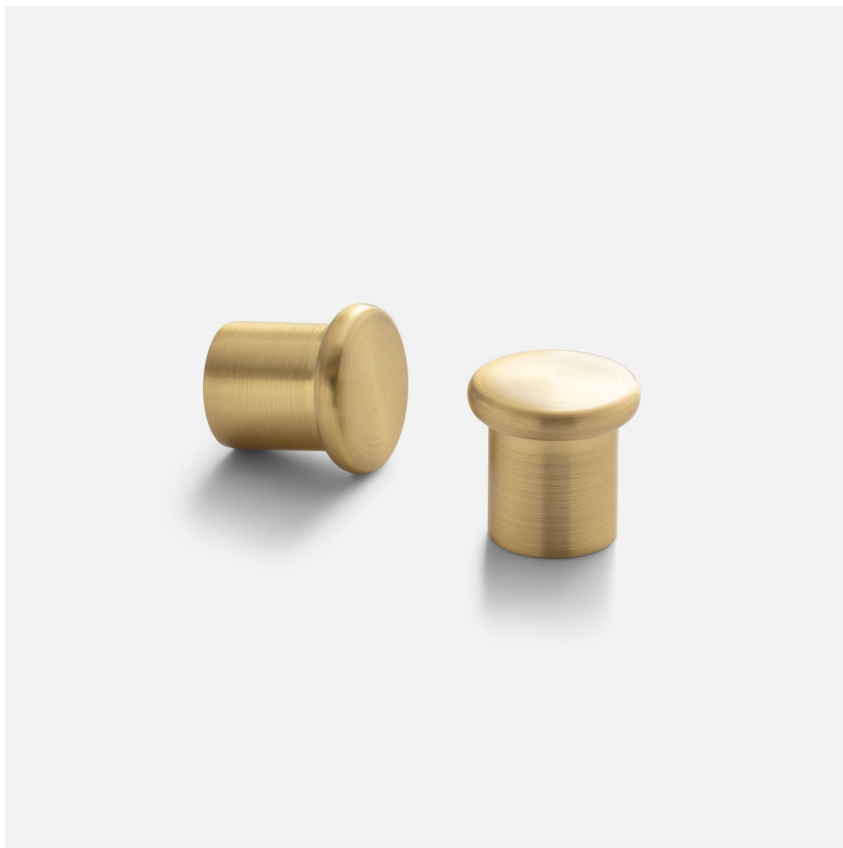

REMY

SH142764-NB

Inspired by vintage furniture pulls, Remy has a clean and considered cylindrical form for a timeless look. Crafted from solid brass or powder-coated aluminum, Remy features soft curves and a pared-down silhouette for a sturdy and satisfying feel.

FINISHES

Natural Brass

DIMENSIONS / SPECS

Height: 1"

Width/Diameter: 1"

Product Weight: 1lb

Extension: 1"

Knob Size: 1"

SHIPPING

Carton 1: 1" x 1" x 1"

Carton 1 Weight: 1lb

Shipping Method: Ground

Country of Origin: CN

SCHOOLHOUSE