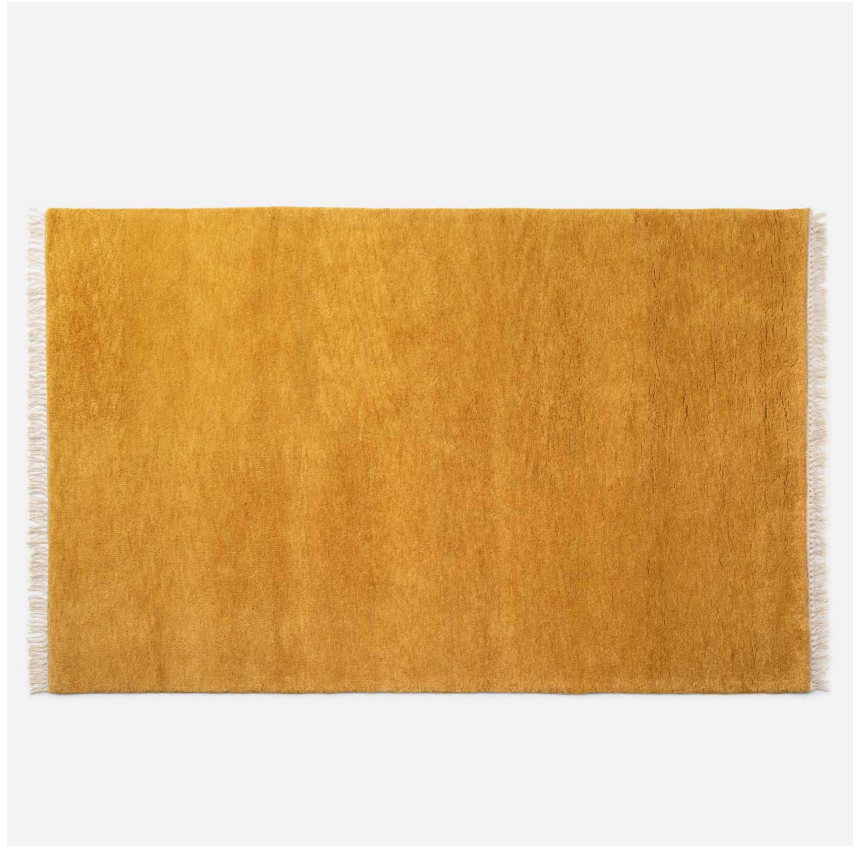

MESA

SH143101-DU

A well-loved favorite is back. This reissue of the Mesa Wool Rug invites you to settle in and stay awhile, with a hand-loomed wool pile for a cozy look and feel. Lived-in and luxurious, it's a wonderful addition to the living room, dining room, or bedroom.

FINISHES

Dune

DIMENSIONS / SPECS

Width/Diameter: 96"
Length: 120"
Product Weight: 70lb
Rug Size: 8x10
Rug Construction: Hand-Knotted
Pile Height: 0.75"

SHIPPING

Carton 1: 110" x 13" x 13"
Carton 1 Weight: 70lb
Shipping Method: Truck Only
Country of Origin: IN