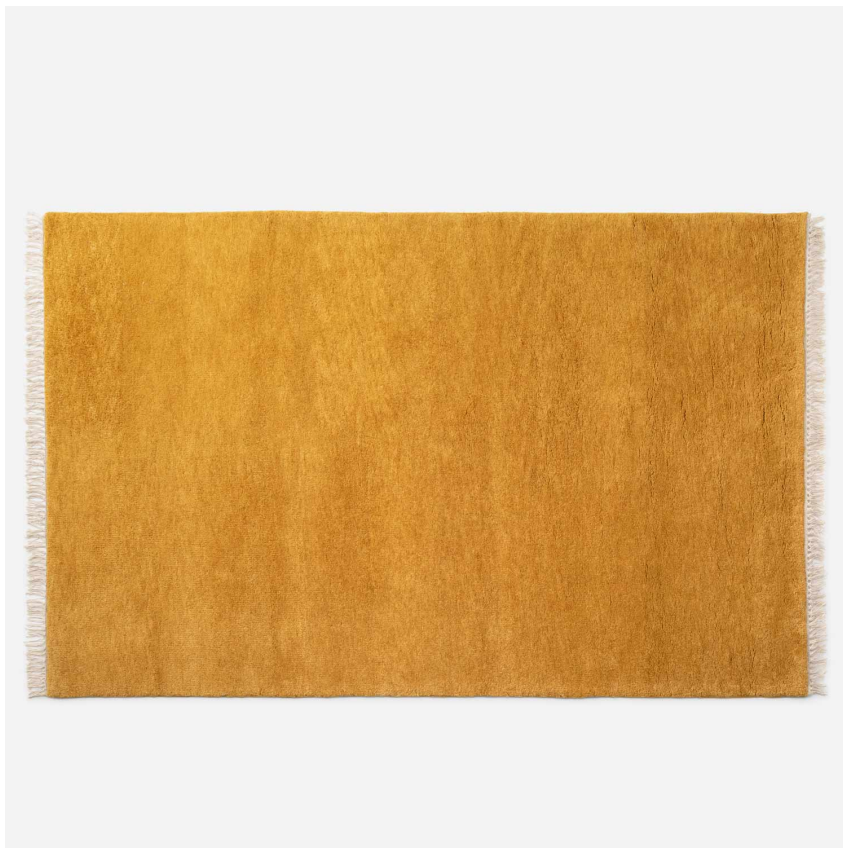

MESA

SH143103-DU

A well-loved favorite is back. This reissue of the Mesa Wool Rug invites you to settle in and stay awhile, with a hand-loomed wool pile for a cozy look and feel. Lived-in and luxurious, it's a wonderful addition to the living room, dining room, or bedroom.

FINISHES

Dune

DIMENSIONS / SPECS

Width/Diameter: 108"

Length: 144"

Product Weight: 83lb

Rug Size: 9x12

Rug Construction: Hand-Knotted

Pile Height: 0.75"

SHIPPING

Carton 1: 123" x 14" x 14"

Carton 1 Weight: 83lb

Shipping Method: Truck Only

Country of Origin: IN

SCHOOLHOUSE