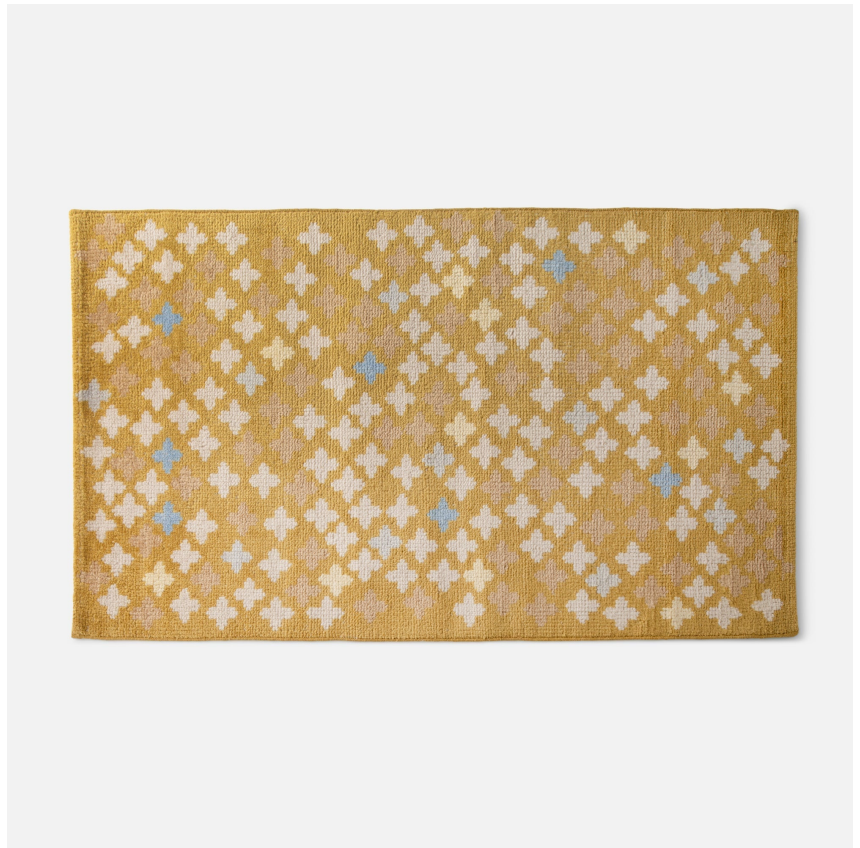

SUNDROP

SH143121-CHR

Add a whimsical touch to your floor with the Sundrop Hand-Knotted Rug, featuring graphic tossed flowers against a vivid chartreuse background. Hand-knotted wool gives it a soft and soothing feel for living spaces, bedrooms, and beyond. Please note that due to the handmade nature of this rug, the spacing between the border motifs and the edge of the rug can vary by 1/2".

FINISHES

Chartreuse

DIMENSIONS / SPECS

Height: 0.75"

Width/Diameter: 36"

Length: 60"

Product Weight: 10lb

Rug Size: 3x5

Rug Construction: Hand-Knotted

Pile Height: 0.75"

SHIPPING

Carton 1: 37" x 6" x 6"

Carton 1 Weight: 13lb

Shipping Method: Ground

Country of Origin:

SCHOOLHOUSE