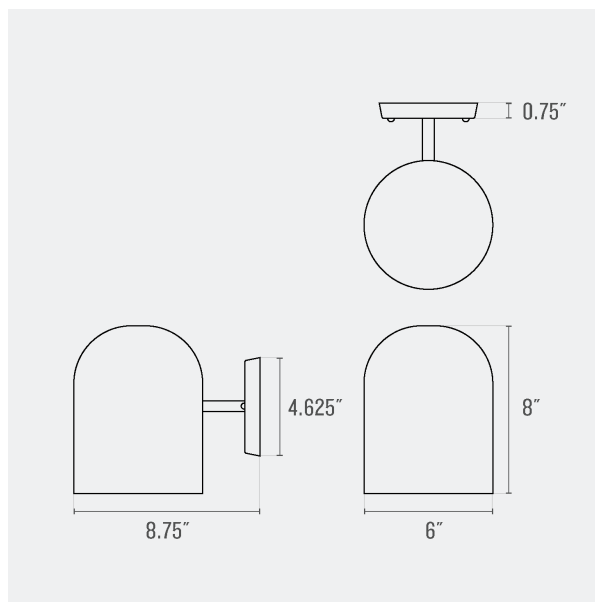

FINISHES

Dune Gloss

DIMENSIONS / SPECS

Height: 8"

Width/Diameter: 6"

Canopy/Backplate: 4.75"

Extension: 8.75"

Top to Center: 3.75"

Canopy/Backplate Shape: Square

Sloped Ceiling Compatible: No

Living Finish: No

Uplight Only: No

Shade 1: {{EMPTY}}

Shade 1 Top Width: 6"

Shade 1 Height: 8"

ELECTRICAL

Bulb 1

Bulb Included: No

Socket: E26 Medium Base

Bulb Type: A15

Max Wattage: 10

Bulb Quantity: 1

Wire Length: 7"

Cord Type: B & W TEFLON W/ COPPER
GROUND WIRE

Gem Box Required (2"x3"): No

Dark Sky: No

SHIPPING

Carton 1: 9" x 6" x 8"

Carton 1 Weight: 3lb

Shipping Method: Ground

Country of Origin:

SCHOOLHOUSE