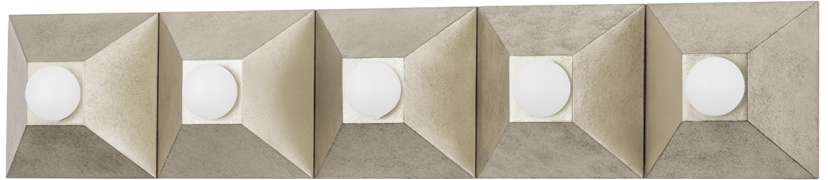

# MAX

325-05-SL

Playing with shapes, Max gives simple geometry maximum style. A series of pyramid bases supporting round globe lights come together to form squares and rectangles. The vintage gold or silver leaf finishes add to the design's overall Hollywood glam feeling. Whether in a flush mount, sconce or bath and vanity, Max adds a chic vibe to any space.

## FINISHES

Silver Leaf (SL)  
Vintage Gold Leaf (VGL)

## DIMENSIONS

Height: 6"

Width/Diameter: 30"

Canopy/Backplate: 0"

Hanging Type:

Product Weight: 7lb

## GLASS

Attachment:

Glass 1:

Glass 2: