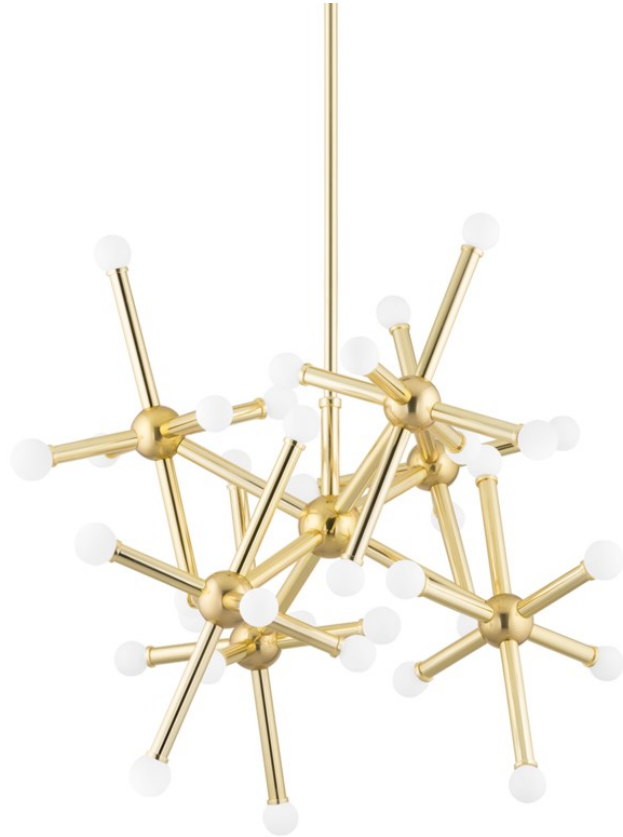

JACKSTONE

400-36-VPB

FINISHES

VINTAGE POLISHED BRASS (VPB)

DIMENSIONS

Height 29.25"

Width/Diameter 34.00"

Length 0.00"

Minimum Height 35.50"

Maximum Height 71.50"

Canopy/Backplate 6.00"

Hanging Type

Weight 32.00lb

GLASS/SHADES

Material

Attachment

Color

LAMPING/ELECTRICAL

Bulb 1

Quantity 36

Bulb Included No

Socket E12 Candelabra Base

Wattage 8w

Voltage 120

SHIPPING

Carton 1 41" x 41" x 39"

Carton 1 Weight 68lb

Shipping Method Truck Only