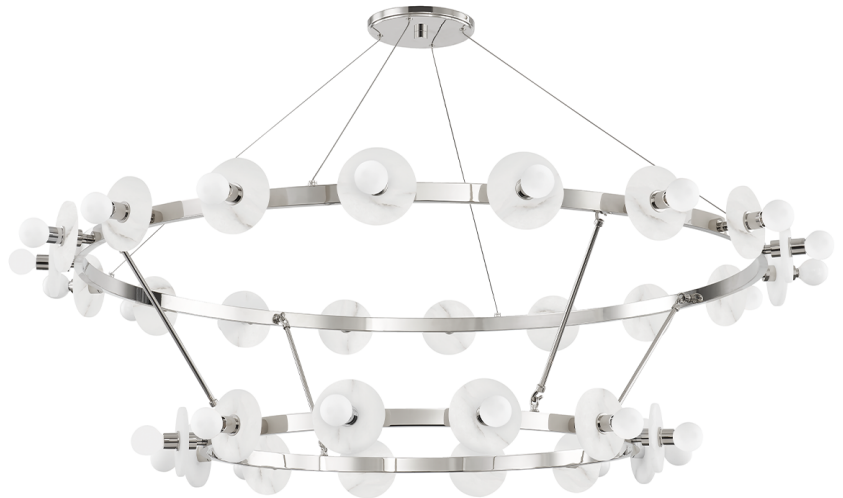

AUSTEN

4262-PN

*Due to the one-of-a-kind nature of the medium, exact colors and patterns may vary slightly from the image shown.

FINISHES

Aged Brass (AGB)
Aged Old Bronze (AOB)
Polished Nickel (PN)

DIMENSIONS

Height: 36.5"

Width/Diameter: 58"

Canopy/Backplate: 8"

Hanging Type:

Product Weight: 45.1lb

GLASS

Attachment:

Glass 1: Alabaster

Glass 2:

LAMPING

Bulb 1

Socket: E12 Candelabra Base

Bulb: 30 • 6 Watt Max

Voltage: 120 VAC

UL Rating: UL Damp

SHIPPING