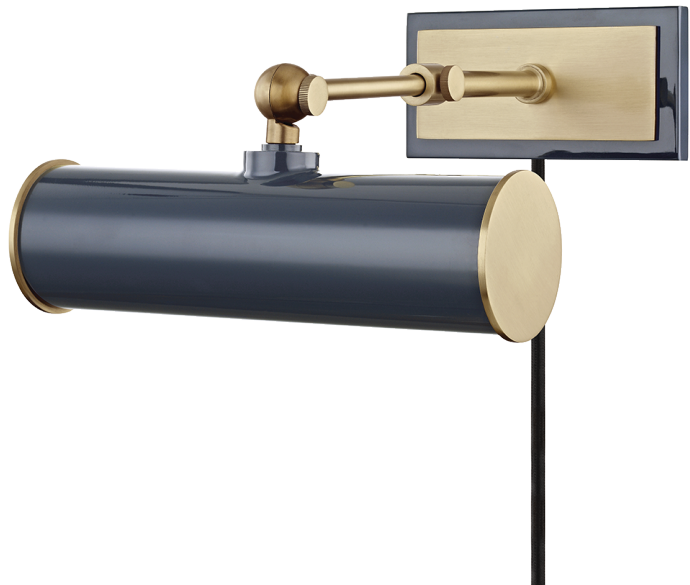

HOLLY

HL263201-AGB/NVY

FINISHES

Aged Brass (AGB)
Aged Brass/navy (AGB/NVY)
Aged Brass/soft Off White (AGB/WH)
Aged Old Bronze (AOB)

DIMENSIONS

Height: 4.75"

Width/Diameter: 8.25"

Canopy/Backplate: 0"

Hanging Type:

Product Weight: 3lb

GLASS

Attachment: Screw

Glass 1: Steel

Glass 2:

LAMPING

Bulb 1

Bulb Included: No

Socket: E26 Medium Base

Bulb: T10-5.5 • 1 • 25 Watt Max

Voltage: 120 VAC

UL Rating: UL Damp

SHIPPING

Carton 1: 11" x 10" x 7"

Carton 1 Weight: 4lb