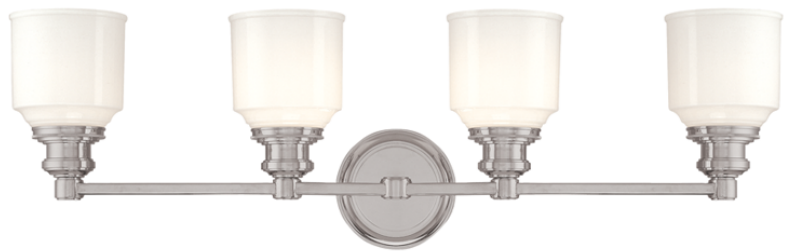

WINDHAM

3404-SN

FINISHES

Polished Nickel (PN)
Safin Nickel (SN)

DIMENSIONS

Height: 9.75"

Width/Diameter: 31.25"

Canopy/Backplate: 5.25"

Hanging Type:

Product Weight: 9lb

GLASS

Attachment: Socket Ring

Glass 1: Glass

Glass 2:

LAMPING

Bulb 1

Bulb Included: No

Socket: E26 Medium Base

Bulb: 4 • 100 Watt Max

Voltage: 120 VAC

UL Rating: UL Damp

SHIPPING

Carton 1: 32" x 15" x 9"

Carton 1 Weight: 12lb