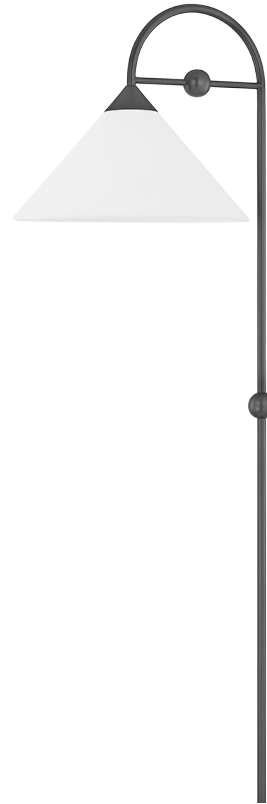

SANG

HL682401-OB

Sang is jewelry-inspired lighting at its finest. Ornamental spheres give the geometric, clean silhouette a decorative flourish. Finished in Aged Brass or Old Bronze with a white linen shade, Sang recalls a bold drop-earring. Available as a pendant, plug-in wall sconce, or floor lamp, there's a Sang to accessorize every room. Part of our Dabito x Mitzi Tastemakers collection.

FINISHES

AGED BRASS (AGB)
OLD BRONZE (OB)

DIMENSIONS

Height: 64"
Width/Diameter: 15"
Length: 23"
Minimum Height: "
Maximum Height: "
Canopy/Backplate: 11"
Hanging Type:
Product Weight: 26.4lb

GLASS

Attachment:
Glass 1: Linen
Glass 2: