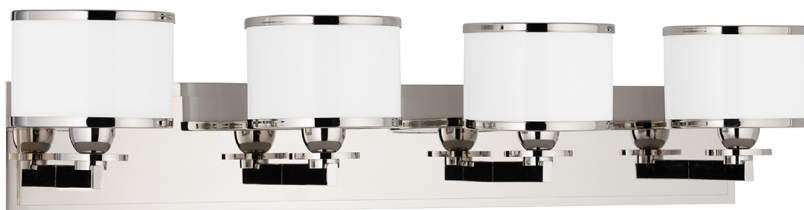

BASKING RIDGE

6104-PN

FINISHES

Polished Nickel (PN)

DIMENSIONS

Height: 6.5"

Width/Diameter: 31"

Canopy/Backplate: 0"

Hanging Type:

Product Weight: 11lb

GLASS

Attachment: Socket Ring

Glass 1: Glass

Glass 2:

LAMPING

Bulb 1

Socket: G9

Bulb: 4 • 75 Watt Max

Voltage: 120 VAC

UL Rating: UL Damp

SHIPPING

Carton 1: 32" x 14" x 8"

Carton 1 Weight: 15lb

Shipping Method: Ground