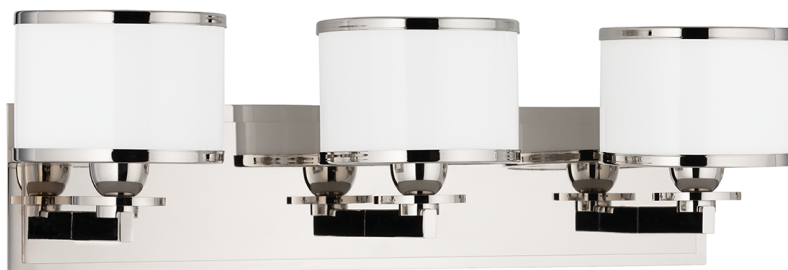

## FINISHES

---

Polished Nickel (PN)

## DIMENSIONS

---

Height: 6.5"

Width/Diameter: 22.75"

Canopy/Backplate: 0"

Hanging Type:

Product Weight: 9lb

## GLASS

---

Attachment: Socket Ring

Glass 1: Glass

Glass 2: