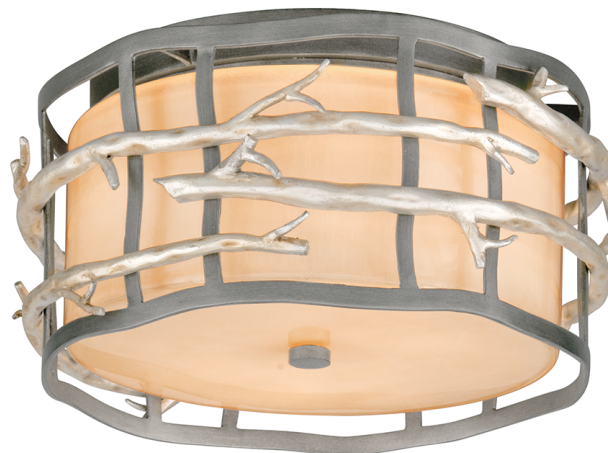

ADIRONDACK

C2880

FINISHES

GRAPHITE AND SILVER LEAF (GRAPHITE AND SILVER LEAF)

DIMENSIONS

Height: 7"

Width/Diameter: 13"

Canopy/Backplate: 10"

Hanging Type:

Product Weight: 12.1lb

GLASS

Attachment:

Glass 1: Glass

Glass 2:

LAMPING

Bulb 1

Socket: E26 Medium Base

Bulb: 2 • 60 Watt Max

Voltage: 120

UL Rating: UL Dry

SHIPPING

Carton 1: 19" x 19" x 19"

Carton 1 Weight: 20lb

Shipping Method: Ground