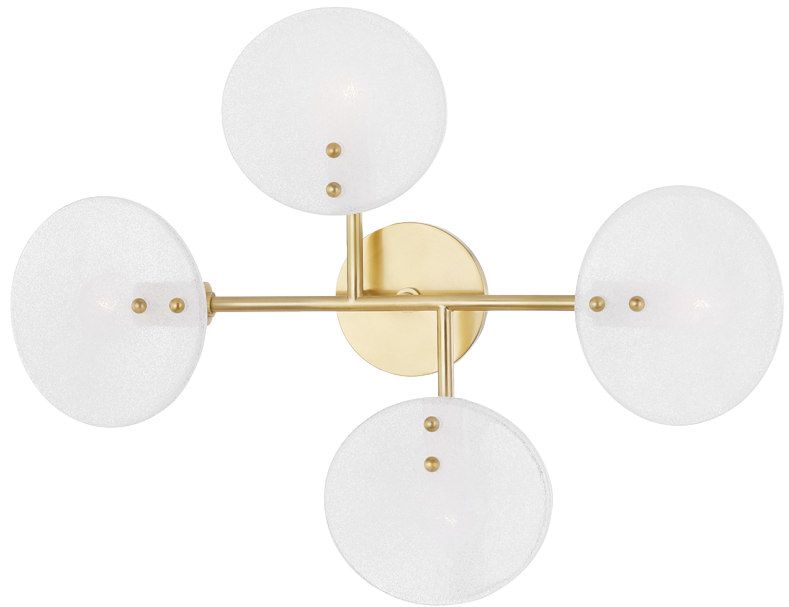

GISELLE

H428604-AGB

FINISHES

Aged Brass (AGB)
Old Bronze (OB)

DIMENSIONS

Height: 23.5"

Width/Diameter: 18"

Canopy/Backplate: 4.75"

Hanging Type:

Product Weight: 6lb

GLASS

Attachment:

Glass 1: Glass

Glass 2:

LAMPING

Bulb 1

Socket: E12 Candelabra Base

Bulb: G16.5 • 4 • 6 Watt Max

Voltage: 120 VAC

UL Rating: UL Damp

SHIPPING

Carton 1: 22" x 15" x 10"

Carton 1 Weight: 11lb

Shipping Method: Ground