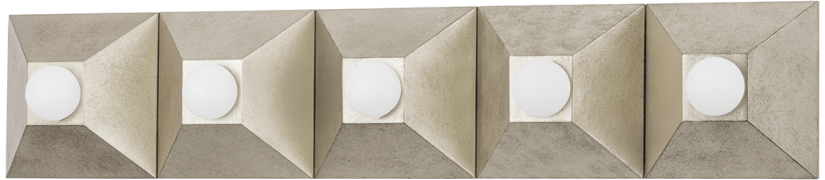

MAX

325-05-SL

Playing with shapes, Max gives simple geometry maximum style. A series of pyramid bases supporting round globe lights come together to form squares and rectangles. The vintage gold or silver leaf finishes add to the design's overall Hollywood glam feeling. Whether in a flush mount, sconce or bath and vanity, Max adds a chic vibe to any space.

FINISHES

SILVER LEAF (SILVER LEAF)
VINTAGE GOLD LEAF (VINTAGE GOLD LEAF)

DIMENSIONS

Height: 6"

Width/Diameter: 30"

Canopy/Backplate: 0"

Hanging Type:

Product Weight: 7lb

GLASS

Attachment:

Glass 1:

Glass 2:

LAMPING

Bulb 1

Socket: E12 Candelabra Base

Bulb: G16.5 • 5 • 8 Watt Max