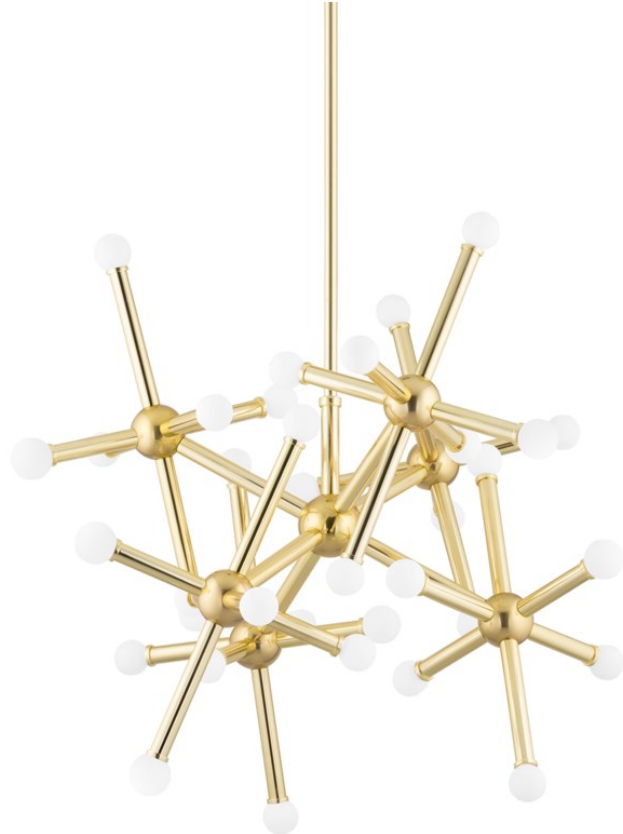

JACKSTONE

400-36-VPB

FINISHES

VINTAGE POLISHED BRASS (VPB)

DIMENSIONS

Height 0.00"

Width/Diameter 34.00"

Minimum Height 35.50"

Maximum Height 71.50"

Canopy/Backplate 6.00"

Hanging Type

Weight 32.00lb

GLASS/SHADES

Material

Attachment

Color

LAMPING/ELECTRICAL

Bulb 1

Bulb Included No

Socket Type E12 Candelabra Base

Wattage 8w

Voltage 120

SHIPPING

Carton 1 41" x 41" x 39"

Carton 1 Weight 68lb

Shipping Method Truck Only