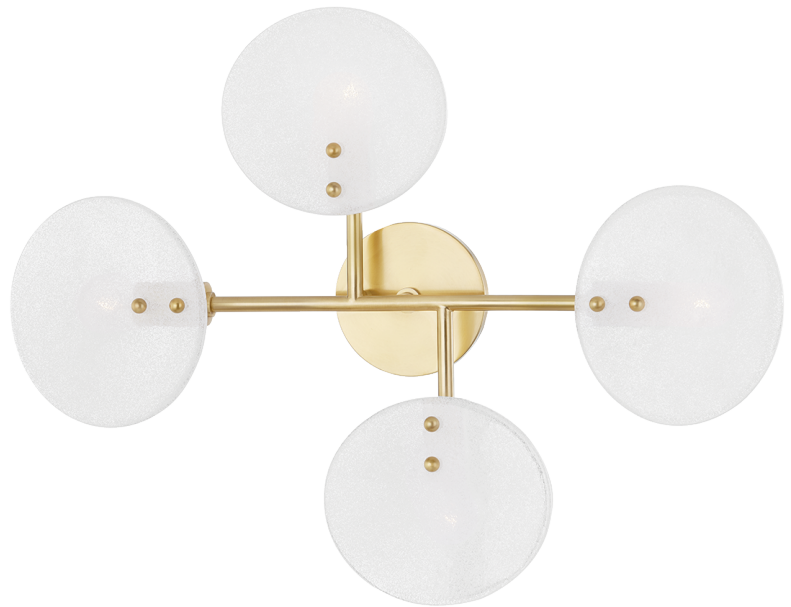

GISELLE

H428604-AGB

FINISHES

Aged Brass (AGB)
Old Bronze (OB)

DIMENSIONS

Height: 23.5"

Width/Diameter: 18"

Canopy/Backplate: 4.75"

Hanging Type:

Product Weight: 6lb

GLASS

Attachment:

Glass 1: Glass

Glass 2:

LAMPING

Bulb 1

Socket: E12 Candelabra Base

Bulb: G16.5 • 4 • 6 Watt Max

Voltage: 120 VAC

UL Rating: UL Damp

SHIPPING

Carton 1: 22" x 15" x 10"

Carton 1 Weight: 11lb

Shipping Method: Ground