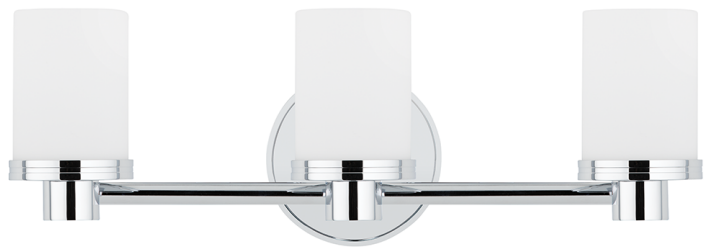

## FINISHES

---

Polished Chrome (PC)

## DIMENSIONS

---

Height: 6"

Width/Diameter: 19.25"

Canopy/Backplate: 4.5"

Hanging Type:

Product Weight: 4lb

## GLASS

---

Attachment: Spring

Glass 1: Glass

Glass 2: