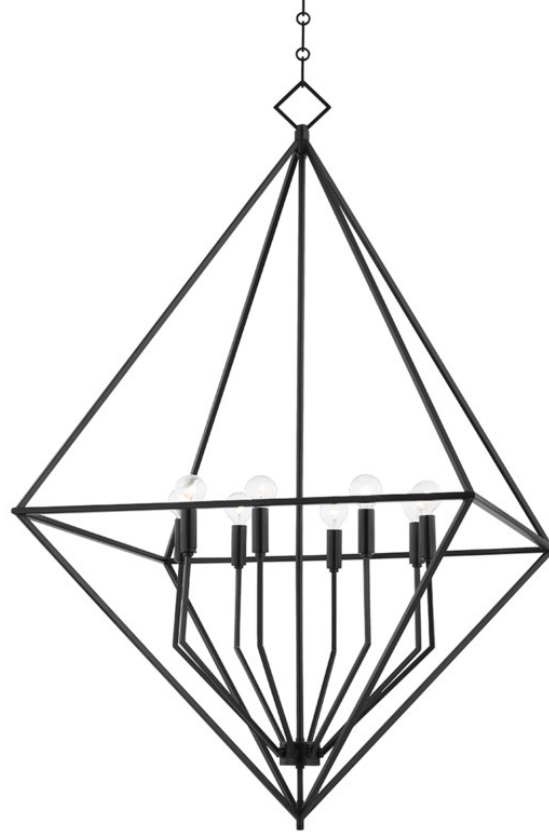

HAINES

3140-AI

FINISHES

Aged Iron (AI)

Gold Leaf (GL)

White Plaster (WP)

DIMENSIONS

Height 43.00"

Width/Diameter 32.00"

Minimum Height 46.00"

Maximum Height 97.00"

Canopy/Backplate 7.00"

Hanging Type

Weight 20.00lb

GLASS/SHADES

Material

Attachment

Color

LAMPING/ELECTRICAL

Bulb 1

Bulb Included No

Socket Type E12 Candelabra Base

Bulb 1 6 - 60 Watt Max 120 VAC

UL Rating UL Damp