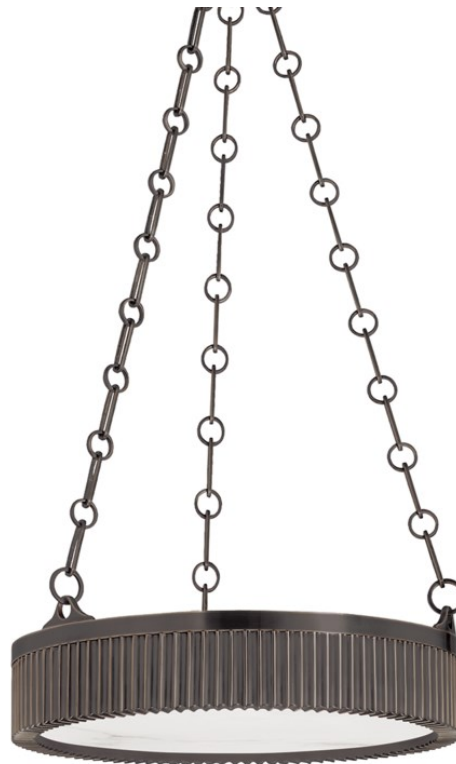

LYNDEN

516-DB

FINISHES

Aged Brass (AGB)
Antique Nickel (AN)
Distressed Bronze (DB)
Polished Nickel (PN)

DIMENSIONS

Height 11.25"
Width/Diameter 16.00"
Minimum Height 13.50"
Maximum Height 30.50"
Canopy/Backplate
Hanging Type N/A
Weight 18.00lb

GLASS/SHADES

Material Alabaster
Attachment N/A
Color DISTRESSED BRONZE

LAMPING/ELECTRICAL

Bulb 1
Bulb Included No
Socket Type E12 Candelabra Base
Bulb 1 4 - 40 Watt Max 120 VAC
UL Rating UL Damp

SHIPPING

Carton 1 21" x 21" x 12"
Carton 1 Weight 19lb
Shipping Method UPS