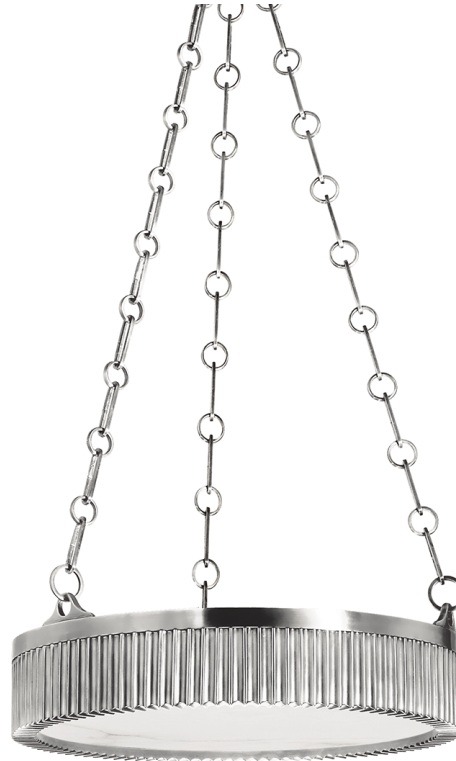

LYNDEN

516-PN

*Due to the one-of-a-kind nature of the medium, exact colors and patterns may vary slightly from the image shown.

FINISHES

Aged Brass (AGB)
Antique Nickel (AN)
Distressed Bronze (DB)
Polished Nickel (PN)

DIMENSIONS

Height: 11.25"
Width/Diameter: 16"
Minimum Height: 13.5"
Maximum Height: 30.5"
Canopy/Backplate: 5"
Hanging Type:
Product Weight: 18lb

GLASS

Attachment: N/A
Glass 1: Alabaster
Glass 2:

LAMPING

Bulb 1
Socket: E12 Candelabra Base
Bulb: 4 • 40 Watt Max
Voltage: 120 VAC
UL Rating: UL Damp