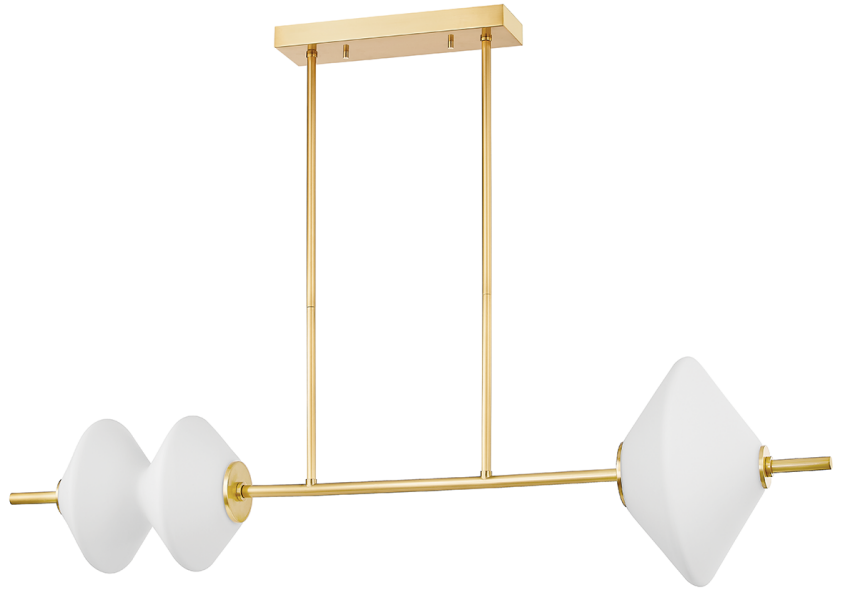

BARROW

7460-AGB

Stacked, angular geometric shades, set on simple arms, are the centerpiece of this showstopping design. Large-scale and linear, Barrow is available as a wall sconce, chandelier, and linear with a unique asymmetrical quality.

FINISHES

AGED BRASS

Coastal Suitable Finish (EPM): No

DIMENSIONS

Height: 15"

Width/Diameter: 15"

Length: 60"

Minimum Height: 20.5"

Maximum Height: 65.5"

Canopy/Backplate: 4.75"

Hanging Type: 2-3" / 2-6" / 2-12" / 4-18" Stems

Product Weight: 23.1lb

Canopy/Backplate Shape: Rectangle

Sloped Ceiling Compatible: No

Living Finish: No

Uplight Only: No

Shade

Shade 1: Glass

Shade 1 Finish: Matte White

Shade 1 Top Width: 11"

Shade 1 Bottom L/W: 0" / 11"

Shade 1 Height: 13.75"

Replacement Glass Item #(s): GLS-7460-L

ELECTRICAL