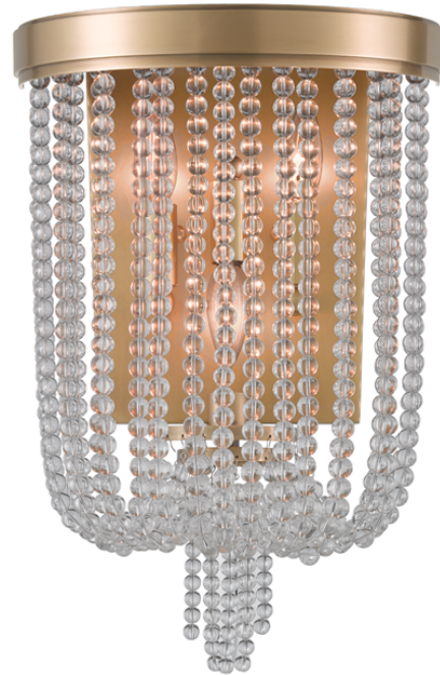

ROYALTON

9000-AGB

FINISHES

Aged Brass (AGB)
Polished Nickel (PN)

DIMENSIONS

Height: 17"

Width/Diameter: 12"

Canopy/Backplate: 8"

Hanging Type:

Product Weight: 12lb

GLASS

Attachment: Hook

Glass 1: Crystal

Glass 2: Crystal

LAMPING

Bulb 1

Socket: E12 Candelabra Base

Bulb: 3 • 40 Watt Max

Voltage: 120 VAC

UL Rating: UL Damp

Gem Box: Not Required

SHIPPING

Carton 1: 17" x 17" x 13"

Carton 1 Weight: 14lb