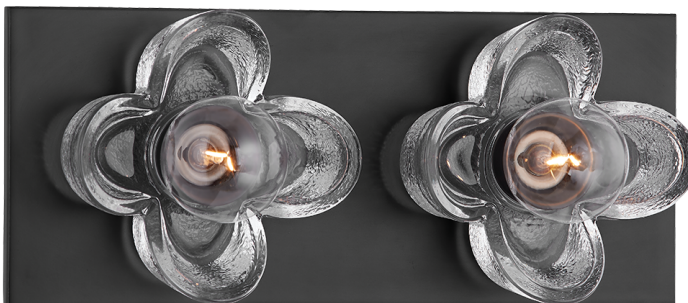

SHEA

H410302-OB

FINISHES

OLD BRONZE (OB)

DIMENSIONS

Height: 4.75"

Width/Diameter: 11"

Canopy/Backplate: 0"

Hanging Type:

Product Weight: 4.51lb

GLASS

Attachment:

Glass 1: Glass

Glass 2:

LAMPING

Bulb 1

Bulb Included: No

Socket: E12 Candelabra Base

Bulb: 2 • 60 Watt Max

Voltage: 120 VAC

UL Rating: UL Damp

SHIPPING

Carton 1: 15" x 9" x 8"

Carton 1 Weight: 6lb