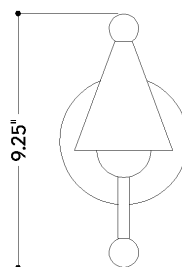

HIKARI

H681101-AGB/SWH

The flamboyant sputnik design of the Hikari chandelier bursts with confidence. Casting light in all directions, twelve soft white conical shades complete the Aged Brass satellite structure. Small spheres dot each arm like jewels, adding a decorative note to this mid-century modern revival. Hikari is also available as a wall sconce and a 4 or 6-light chandelier. Part of our Dabito x Mitzi Tastemakers collection.

FINISHES

AGED BRASS w/ SOFT WHITE

Coastal Suitable Finish (EPM): No

DIMENSIONS

Height: 9.25"

Width/Diameter: 4.75"

Canopy/Backplate: 4.75"

Product Weight: 2lb

Extension: 6.25"

Top to Center: 4.25"

Canopy/Backplate Shape: Round

Sloped Ceiling Compatible: No

Living Finish: No

Uplight Only: No

Shade

Shade 1: Steel

Shade 1 Top Width: 1"

Shade 1 Bottom L/W: 0" / 3.5"

Shade 1 Height: 4"

ELECTRICAL

Bulb 1

Bulb Included: No

Socket: E12 Candelabra Base

Bulb Type: G16.5

Max Wattage: 60

Bulb Quantity: 1

Bulb Included: No

Wire Length: 7"

Gem Box Required (2"x3"): No

Dark Sky: No

SHIPPING

Carton 1: 12" x 10" x 7"

Carton 1 Weight: 2lb

Shipping Method: Ground

Country of Origin: VN

TOP

FRONT