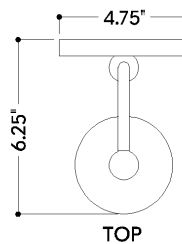

HIKARI

H681101-AGB/SWH

The flamboyant sputnik design of the Hikari chandelier bursts with confidence. Casting light in all directions, twelve soft white conical shades complete the Aged Brass satellite structure. Small spheres dot each arm like jewels, adding a decorative note to this mid-century modern revival. Hikari is also available as a wall sconce and a 4 or 6-light chandelier. Part of our Dabito x Mitzi Tastemakers collection.

FINISHES

AGED BRASS w/ SOFT WHITE

Coastal Suitable Finish (EPM): No

DIMENSIONS

Height: 9.25"

Width/Diameter: 4.75"

Canopy/Backplate: 4.75"

Product Weight: 2lb

Extension: 6.25"

Top to Center: 4.25"

Canopy/Backplate Shape: Round

Sloped Ceiling Compatible: No

Living Finish: No

Uplight Only: No

Shade

Shade 1: Steel

Shade 1 Top Width: 1"

Shade 1 Bottom L/W: 0" / 3.5"

Shade 1 Height: 4"

ELECTRICAL

Bulb 1

Bulb Included: No

Socket: E12 Candelabra Base

Bulb Type: G16.5

Max Wattage: 60

Bulb Quantity: 1

Bulb Included: No

Wire Length: 7"

Gem Box Required (2"x3"): No

Dark Sky: No

SHIPPING

Carton 1: 12" x 10" x 7"

Carton 1 Weight: 2lb

Shipping Method: Ground

Country of Origin: VN