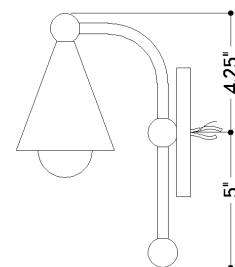

FINISHES

AGED BRASS w/ SOFT WHITE

Coastal Suitable Finish (EPM): No

DIMENSIONS

Height: 9.25"

Width/Diameter: 4.75"

Canopy/Backplate: 4.75"

Product Weight: 2lb

Shade 1 Top Width: 1"

Shade 1 Bottom L/W: 0" / 3.5"

Shade 1 Height: 4"

ELECTRICAL

Bulb 1

Bulb Included: No

Socket: E12 Candelabra Base

Bulb Type: G16.5

Max Wattage: 60

Bulb Quantity: 1

Bulb Included: No

Wire Length: 7"

Gem Box Required (2"x3"): No

Dark Sky: No

SHIPPING

Carton 1: 12" x 10" x 7"

Carton 1 Weight: 2lb

Shipping Method: Ground

Country of Origin: VN

TOP

FRONT

SIDE