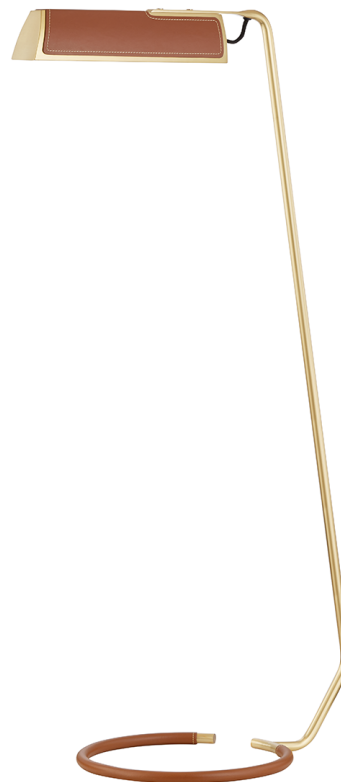

HOLTSVILLE

L1297-AGB

FINISHES

Aged Brass (AGB)

DIMENSIONS

Height: 45"

Width/Diameter: 25.25"

Canopy/Backplate: 13"

Hanging Type:

Product Weight: 7.5lb

GLASS

Attachment:

Glass 1:

Glass 2:

LAMPING

Bulb 1

Socket: E26 Medium Base

Bulb: T10-8.5 • 1 • 15 Watt Max

Voltage: 120 VAC

UL Rating: UL Damp

SHIPPING

Carton 1: 50" x 20" x 7"

Carton 1 Weight: 13lb

Shipping Method: Ground