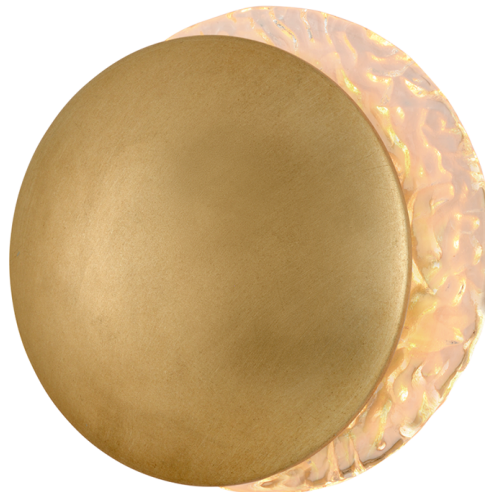

LIBRA

255-12

Organic and sprawling, Libra's scales hold an aesthetic balance. Deliciously textured glass slides off the tops of these Antique-Silver Leaf scales, creating contrast and intrigue. All of the lighting Libra produces is indirect, projecting up through eclipsing discs of glowing diffusion, resulting in an atmosphere mysterious, relaxed, and intimate.

FINISHES

ANTIQUÉ SILVER LEAF STAINLESS (ANTIQUÉ SILVER LEAF STAINLESS)

DIMENSIONS

Height: 11.5"

Width/Diameter: 11"

Canopy/Backplate: 6.5"

Hanging Type:

Product Weight: 6.05lb

GLASS

Attachment:

Glass 1: Glass

Glass 2:

LAMPING

Bulb 1

Socket: Integrated LED

Bulb: 1 • 12 Watt Max

Voltage: 120

UL Rating: UL Dry

Gem Box: Not Required

CRI: 90

Color Temp.: 2700k

Lumens:

Title 24: No

Field Serviceable: Yes

SHIPPING

Carton 1: 17" x 17" x 10"

Carton 1 Weight: 9lb

Shipping Method: Ground

PATENT PENDING