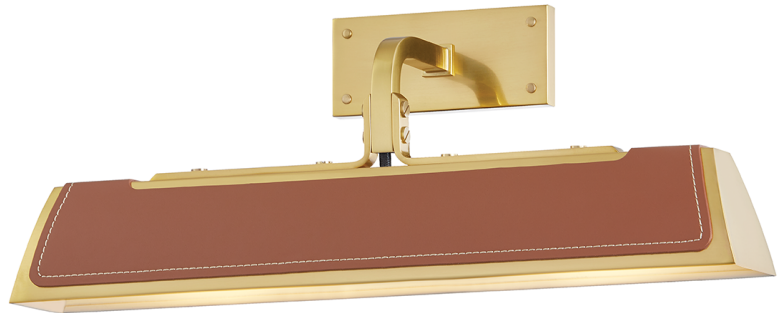

## DIMENSIONS

---

Height: 7.25"

Width/Diameter: 18"

Product Weight: 4.41lb

Extension: 5.5"

Top to Center: 1.25"

Canopy/Backplate Shape: Rectangle

Gem Box Required (2"x3"): Yes

Dark Sky: No