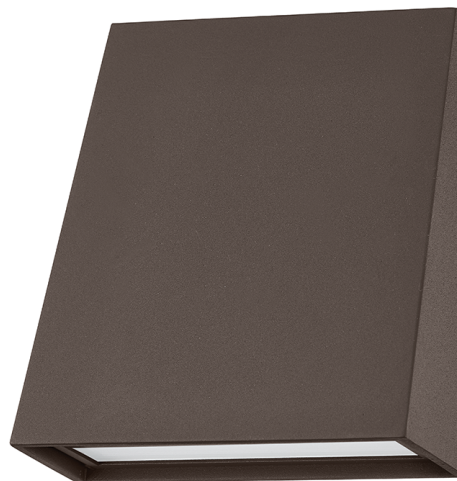

# ROY

B6507-TBZ

Angling from the wall adds depth and functionality to the straightforward, rectangular silhouette of this outdoor wall sconce. The sleek and architectural design features an etched "spread" lens that evenly distributes light from the LED bulb. Available in a Texture Black or Texture Bronze in two sizes, this exterior fixture feels very of-the-moment and will instantly elevate any exterior space.

## DIMENSIONS

Height: 7"

Width/Diameter: 6.25"

Canopy/Backplate: 0"

Hanging Type:

Product Weight: 1.9lb

## GLASS

Attachment:

Glass 1: Glass

Glass 2: