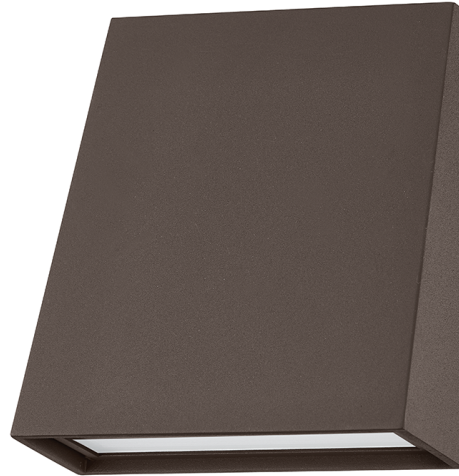

ROY

B6507-TBZ

Angling from the wall adds depth and functionality to the straightforward, rectangular silhouette of this outdoor wall sconce. The sleek and architectural design features an etched "spread" lens that evenly distributes light from the LED bulb. Available in a Texture Black or Texture Bronze in two sizes, this exterior fixture feels very of-the-moment and will instantly elevate any exterior space.

FINISHES

TEXTURED BRONZE

Coastal Suitable Finish (EPM): Yes

DIMENSIONS

Height: 7"

Width/Diameter: 6.25"

Product Weight: 1.9lb

Extension: 3.75"

Top to Center: 3.5"

Canopy/Backplate Shape: Rectangle

Sloped Ceiling Compatible: No

Living Finish: No

Uplight Only: Yes

Shade

ELECTRICAL

Bulb 1

Bulb Included: N/A

Socket: Integrated LED

Max Wattage: 9

Bulb Quantity: 1

Wire Length: 7"

Gem Box Required (2"x3"): No

Dark Sky: No

CRI: 90

Color Temp.: 3000k

Lumens: 375

Title 24: No

Field Serviceable: No

SHIPPING

Carton 1: 10" x 7" x 9"

Carton 1 Weight: 4lb

Shipping Method: Ground

Country of Origin: TH