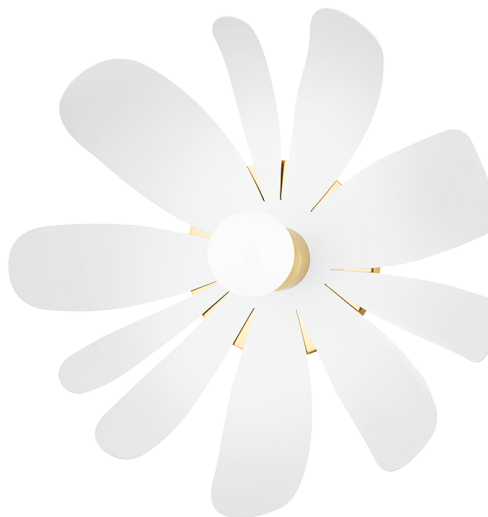

# TWIGGY

H698301-AGB/TWH

Pretty with a retro flair, Twiggy is floral inspiration at its finest. Different-sized textured white petals sprout from a petite opal matte bulb at the center. The aged brass accents add a pop of shine without taking away from the piece's organic feel. Twiggy offers an entire bouquet of options including a one- or three-light wall sconce, a 3-light semi flush and a 3-light floor lamp.

## FINISHES

AGED BRASS/TEXTURED WHITE (AGB/TWH)

## DIMENSIONS

Width/Diameter: 12"

Canopy/Backplate: 4.75"

Hanging Type:

Product Weight: 2lb

## GLASS

Attachment:

Glass 1:

Glass 2: