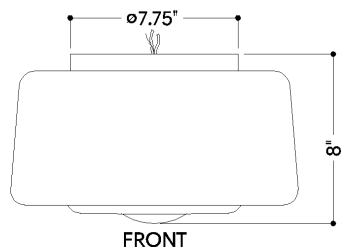

## DIMENSIONS

Height: 8"  
Width/Diameter: 13.5"  
Canopy/Backplate: 8"  
Product Weight: 6.35lb  
Canopy/Backplate Shape: Round  
Sloped Ceiling Compatible: No  
Living Finish: No  
Uplight Only: No

## Shade

Shade 1: Glass  
Shade 1 Finish: Opal Matte  
Shade 1 Top Width: 13.5"  
Shade 1 Height: 6.75"

## SHIPPING

Carton 1: 17" x 7" x 14"  
Carton 1 Weight: 9lb  
Shipping Method: Ground  
Country of Origin: VN

FRONT

BOTTOM