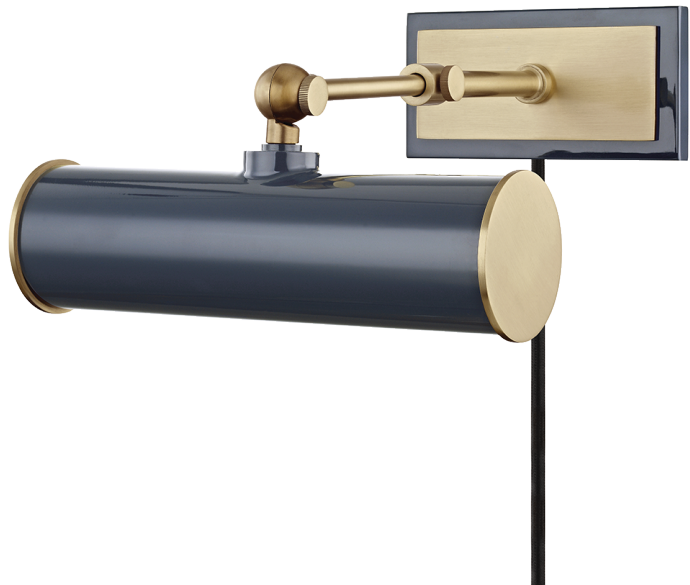

HOLLY

HL263201-AGB/NVY

FINISHES

Aged Brass (AGB)
Aged Brass/navy (AGB/NVY)
Aged Brass/soft Off White (AGB/WH)
Aged Old Bronze (AOB)

DIMENSIONS

Height: 4.75"

Width/Diameter: 8.25"

Canopy/Backplate: 0"

Hanging Type:

Product Weight: 3lb

GLASS

Attachment: Screw

Glass 1: Steel

Glass 2:

LAMPING

Bulb 1

Socket: E26 Medium Base

Bulb: T10-5.5 • 1 • 25 Watt Max

Voltage: 120 VAC

UL Rating: UL Damp

SHIPPING

Carton 1: 11" x 10" x 7"

Carton 1 Weight: 4lb

Shipping Method: Ground